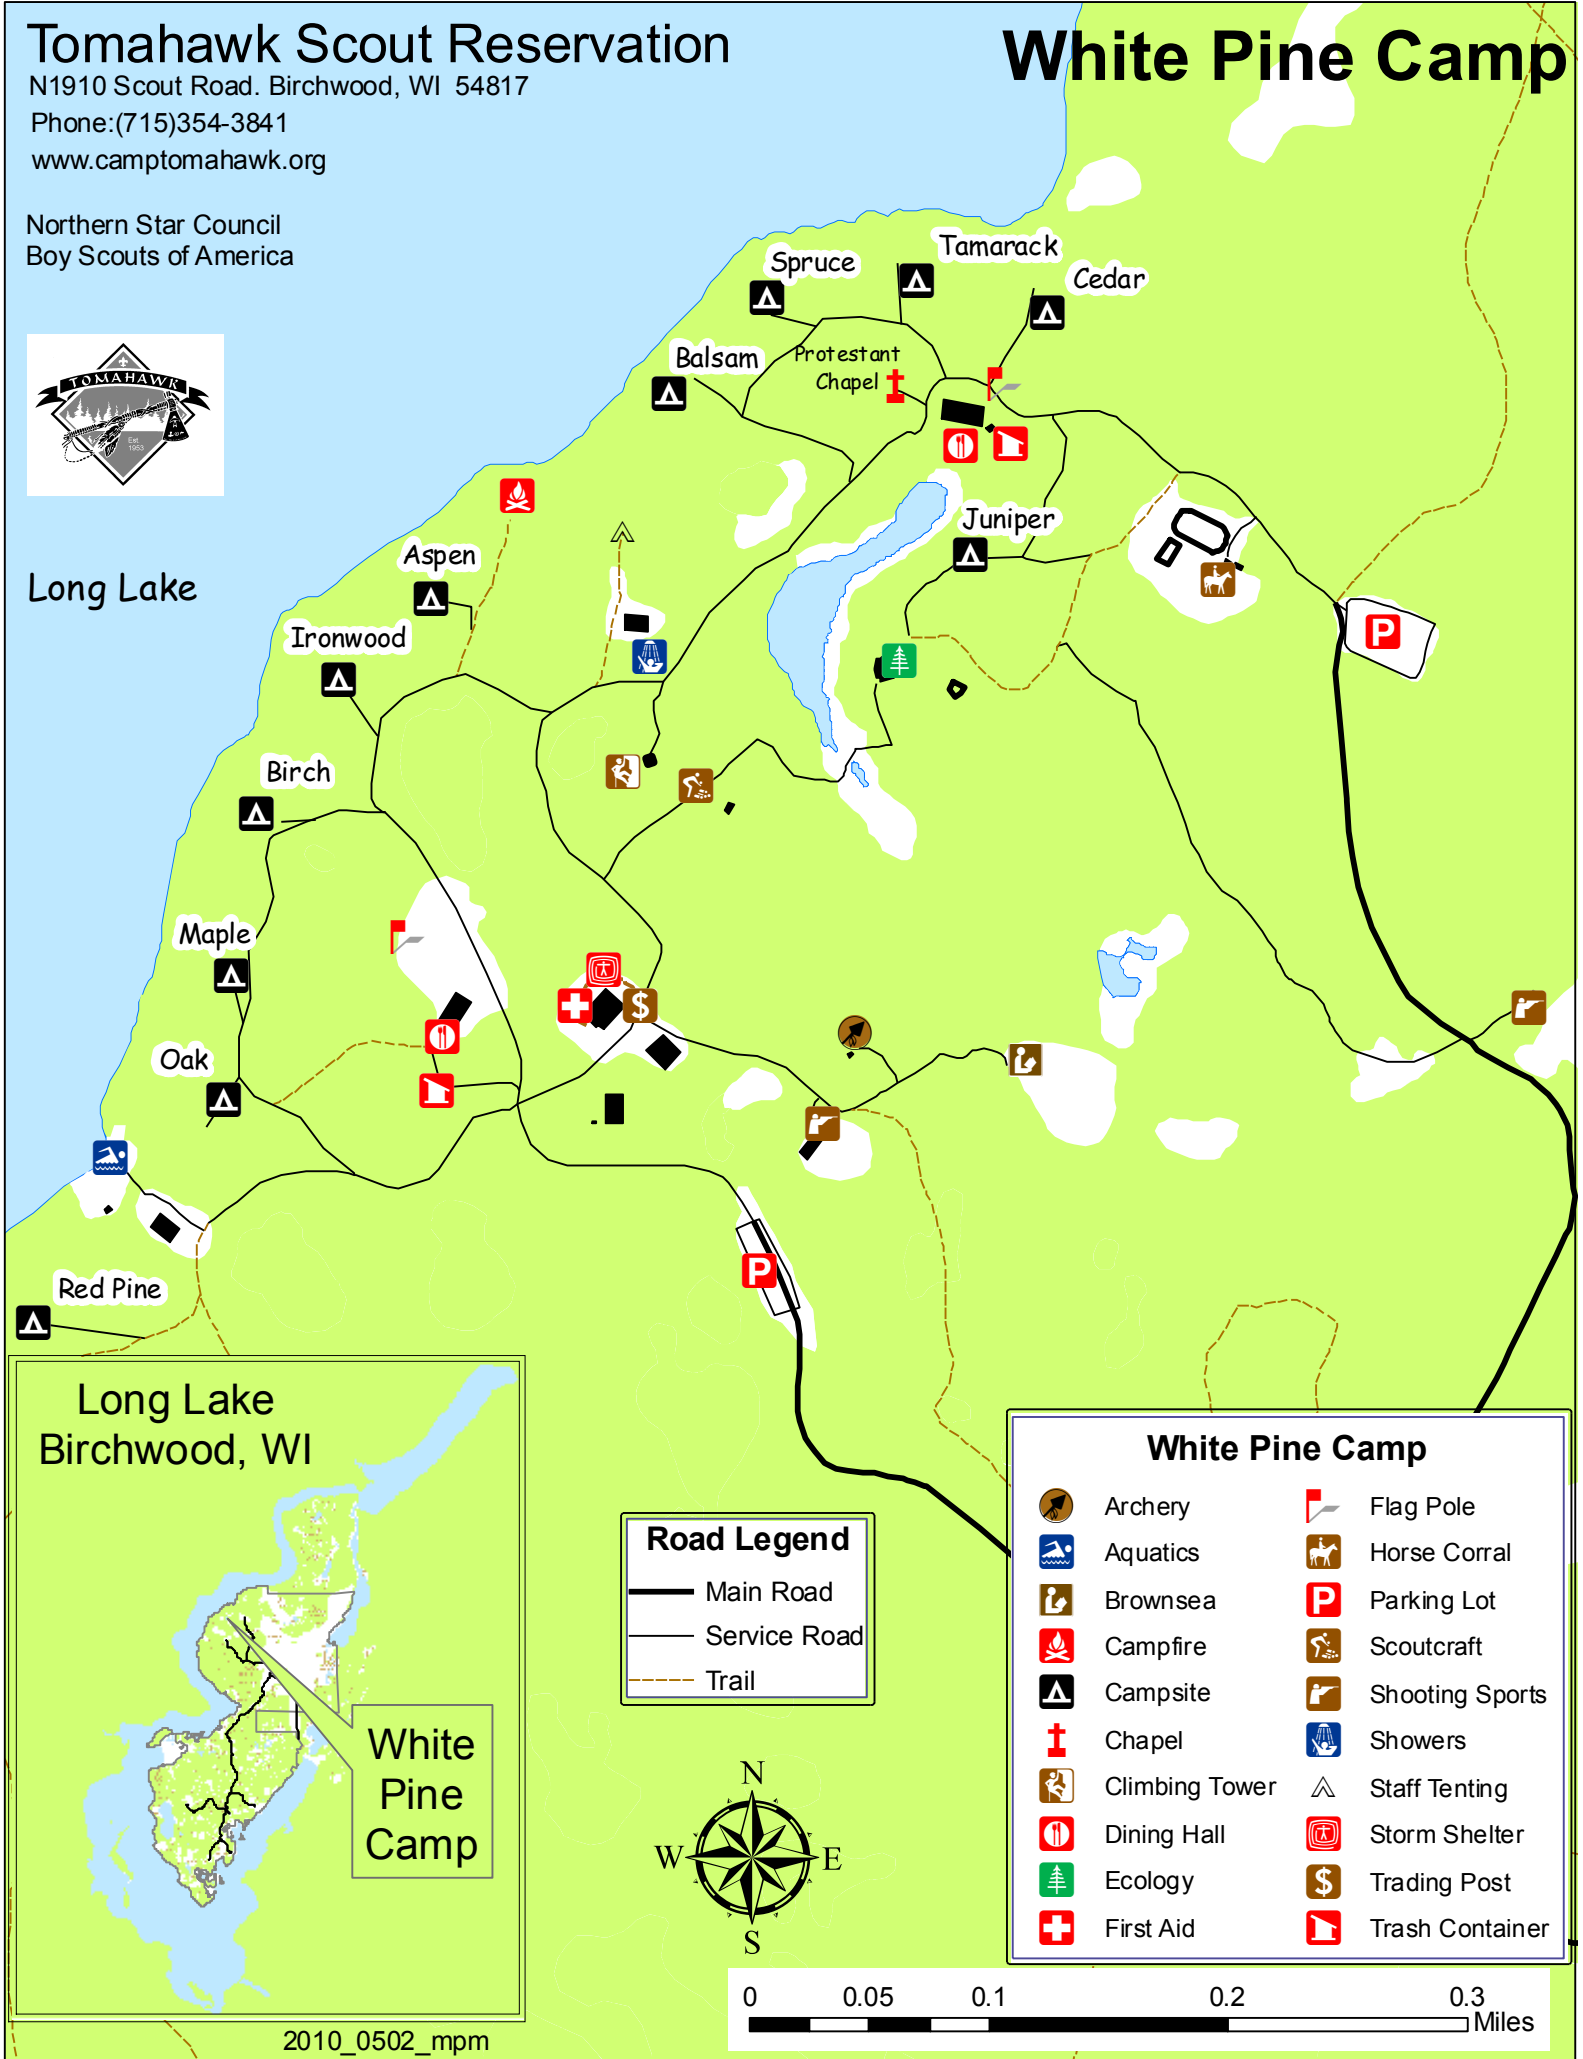

Tomahawk Scout Reservation

N1910 Scout Road. Birchwood, WI 54817

Phone:(715)354-3841

www.camptomahawk.org

Northern Star Council
Boy Scouts of America

White Pine Camp

Long Lake

Road Legend

- Main Road (thick black line)
- Service Road (thin black line)
- Trail (dashed brown line)

White Pine Camp

	Archery		Flag Pole
	Aquatics		Horse Corral
	Brownsea		Parking Lot
	Campfire		Scoutcraft
	Campsite		Shooting Sports
	Chapel		Showers
	Climbing Tower		Staff Tenting
	Dining Hall		Storm Shelter
	Ecology		Trading Post
	First Aid		Trash Container