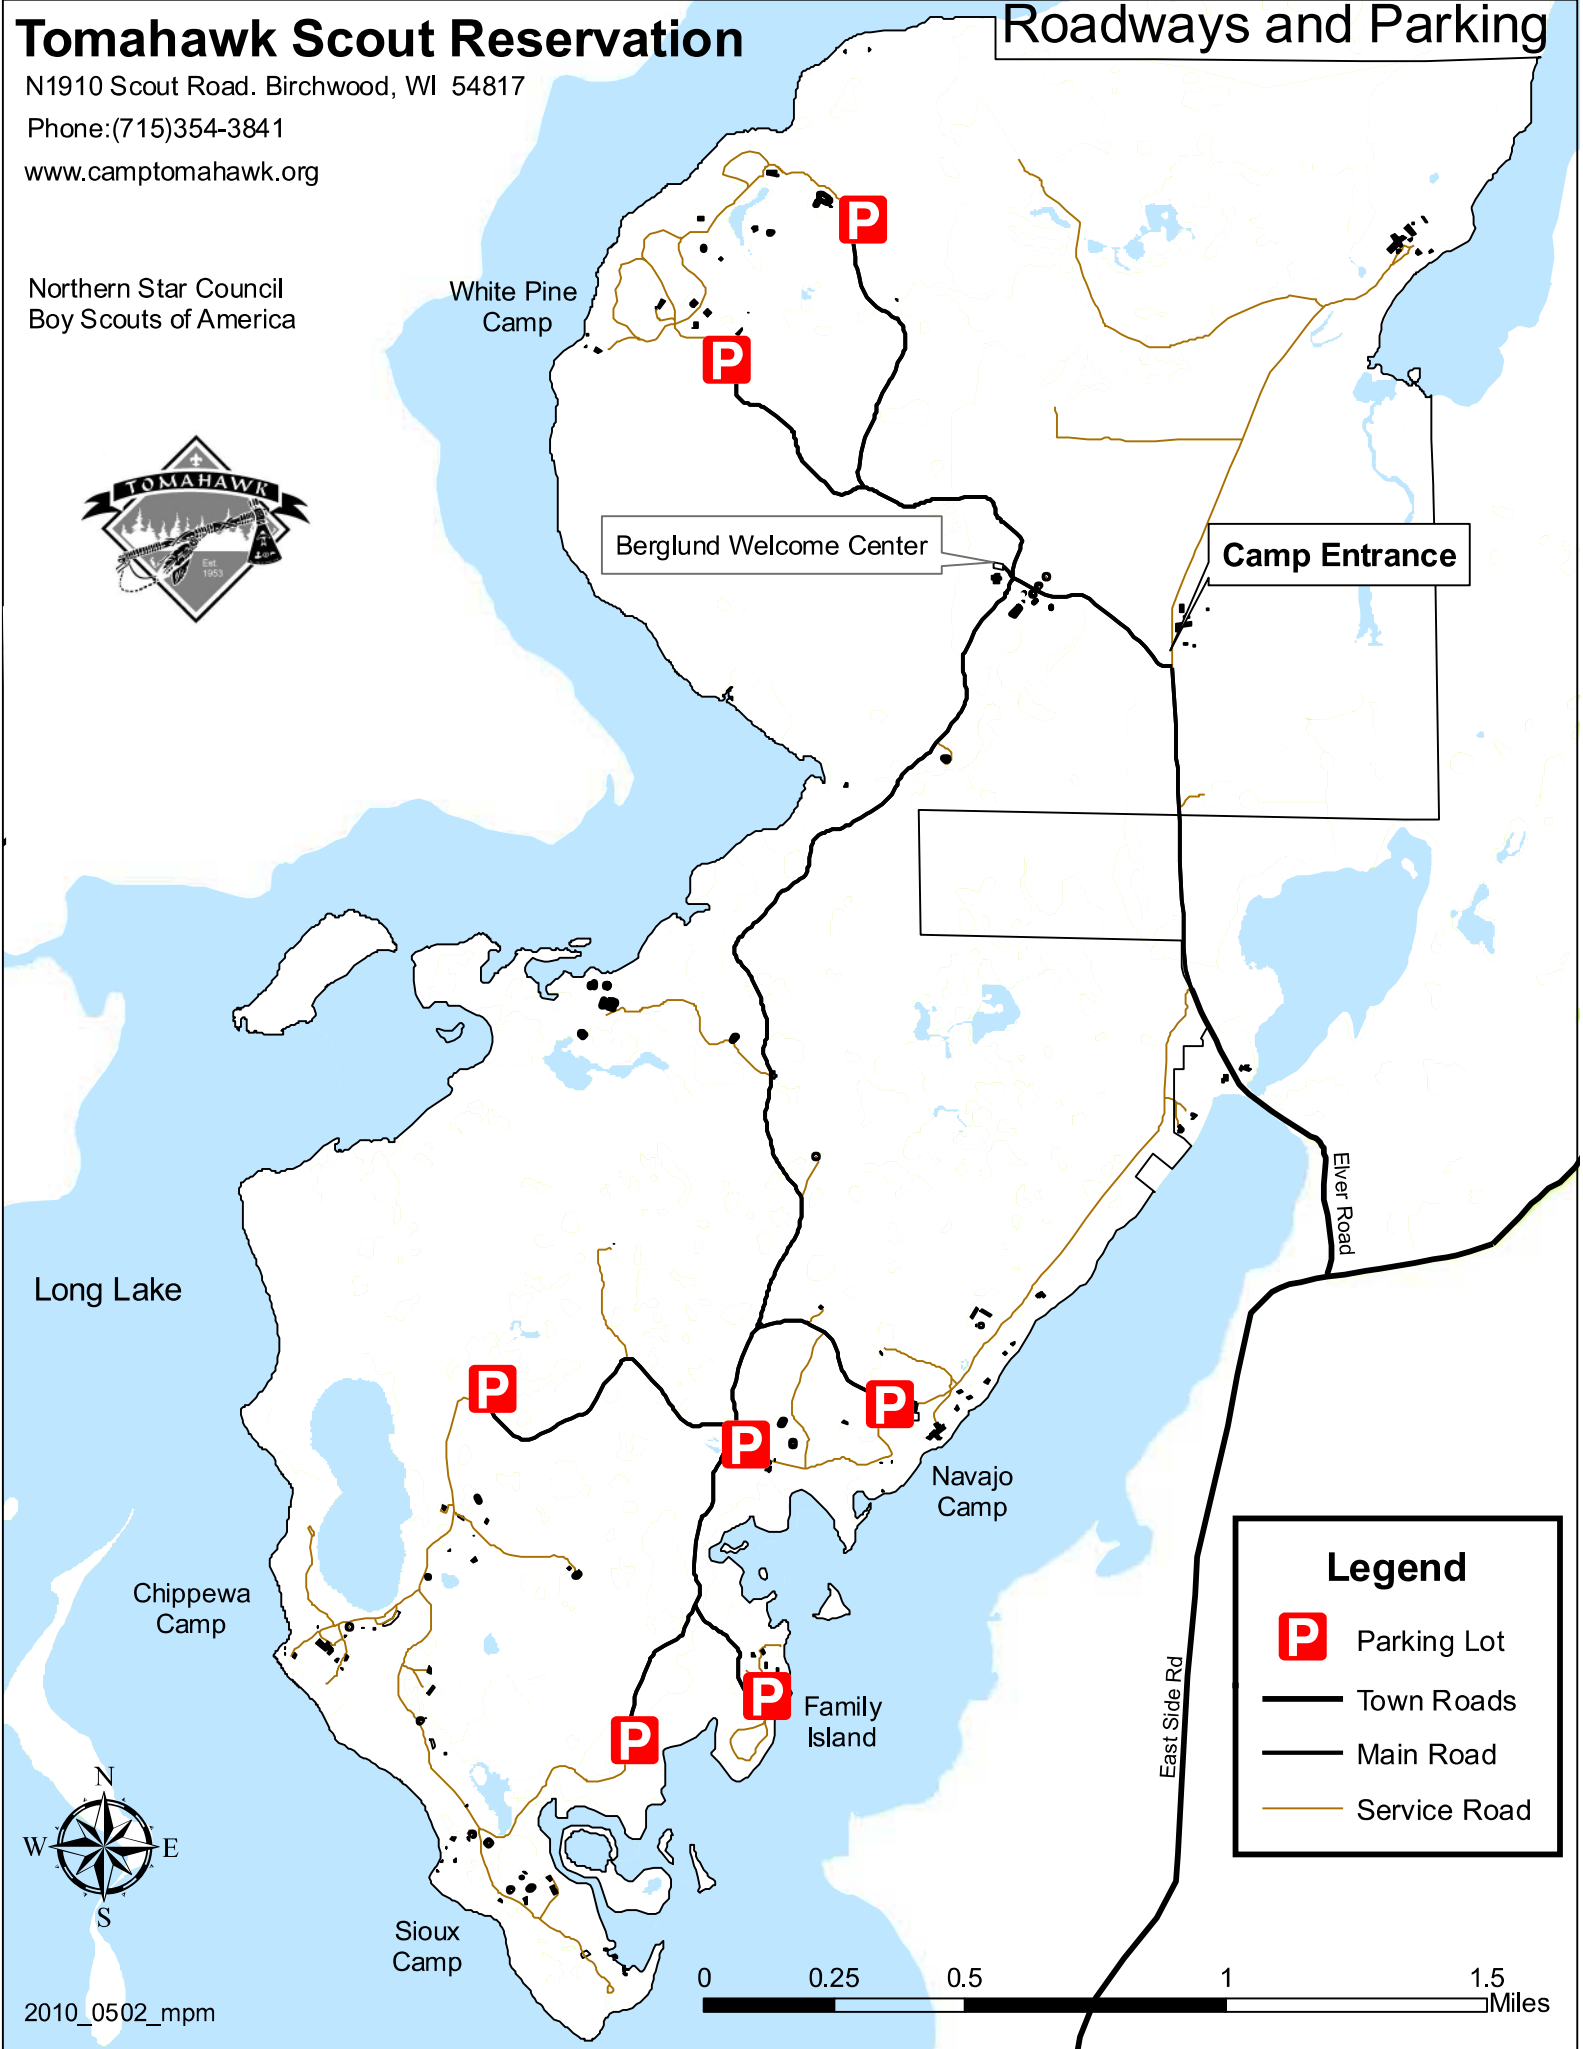

# Tomahawk Scout Reservation

N1910 Scout Road. Birchwood, WI 54817

Phone: (715)354-3841

www.camptomahawk.org

Northern Star Council  
Boy Scouts of America

## Roadways and Parking

Berglund Welcome Center

Camp Entrance

Long Lake

Chippewa Camp

Navajo Camp

Family Island

Sioux Camp

Ever Road

East Side Rd

### Legend

- Parking Lot
- Town Roads
- Main Road
- Service Road