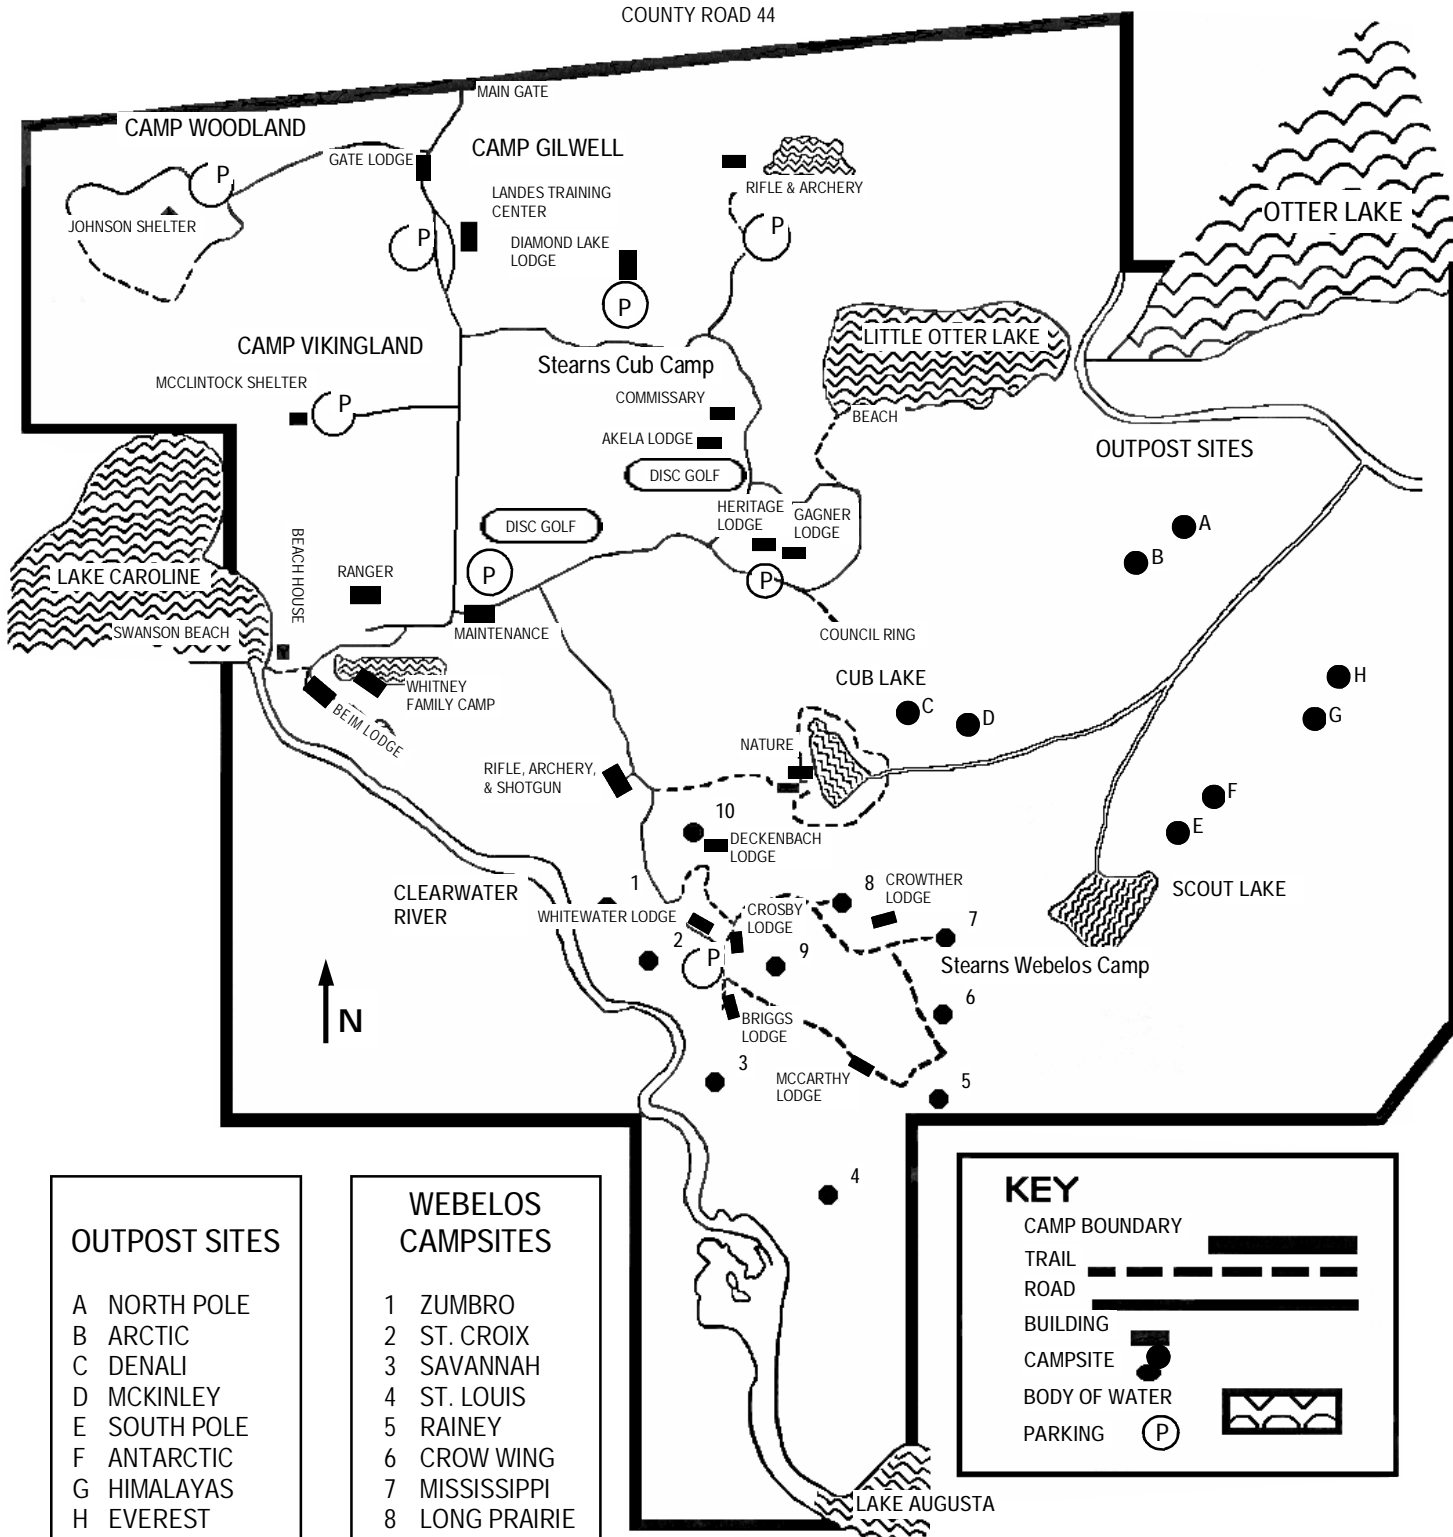

STEARNS SCOUT CAMP

3303 County Rd 44

South Haven, MN 55382

Ranger 320-236-7879

COUNTY ROAD 44

- OUTPOST SITES**
- A NORTH POLE
 - B ARCTIC
 - C DENALI
 - D MCKINLEY
 - E SOUTH POLE
 - F ANTARCTIC
 - G HIMALAYAS
 - H EVEREST

- WEBELOS CAMPSITES**
- 1 ZUMBRO
 - 2 ST. CROIX
 - 3 SAVANNAH
 - 4 ST. LOUIS
 - 5 RAINEY
 - 6 CROW WING
 - 7 MISSISSIPPI
 - 8 LONG PRAIRIE
 - 9 RED
 - 10 CROW

KEY

- CAMP BOUNDARY
- TRAIL
- ROAD
- BUILDING
- CAMPSITE
- BODY OF WATER
- PARKING