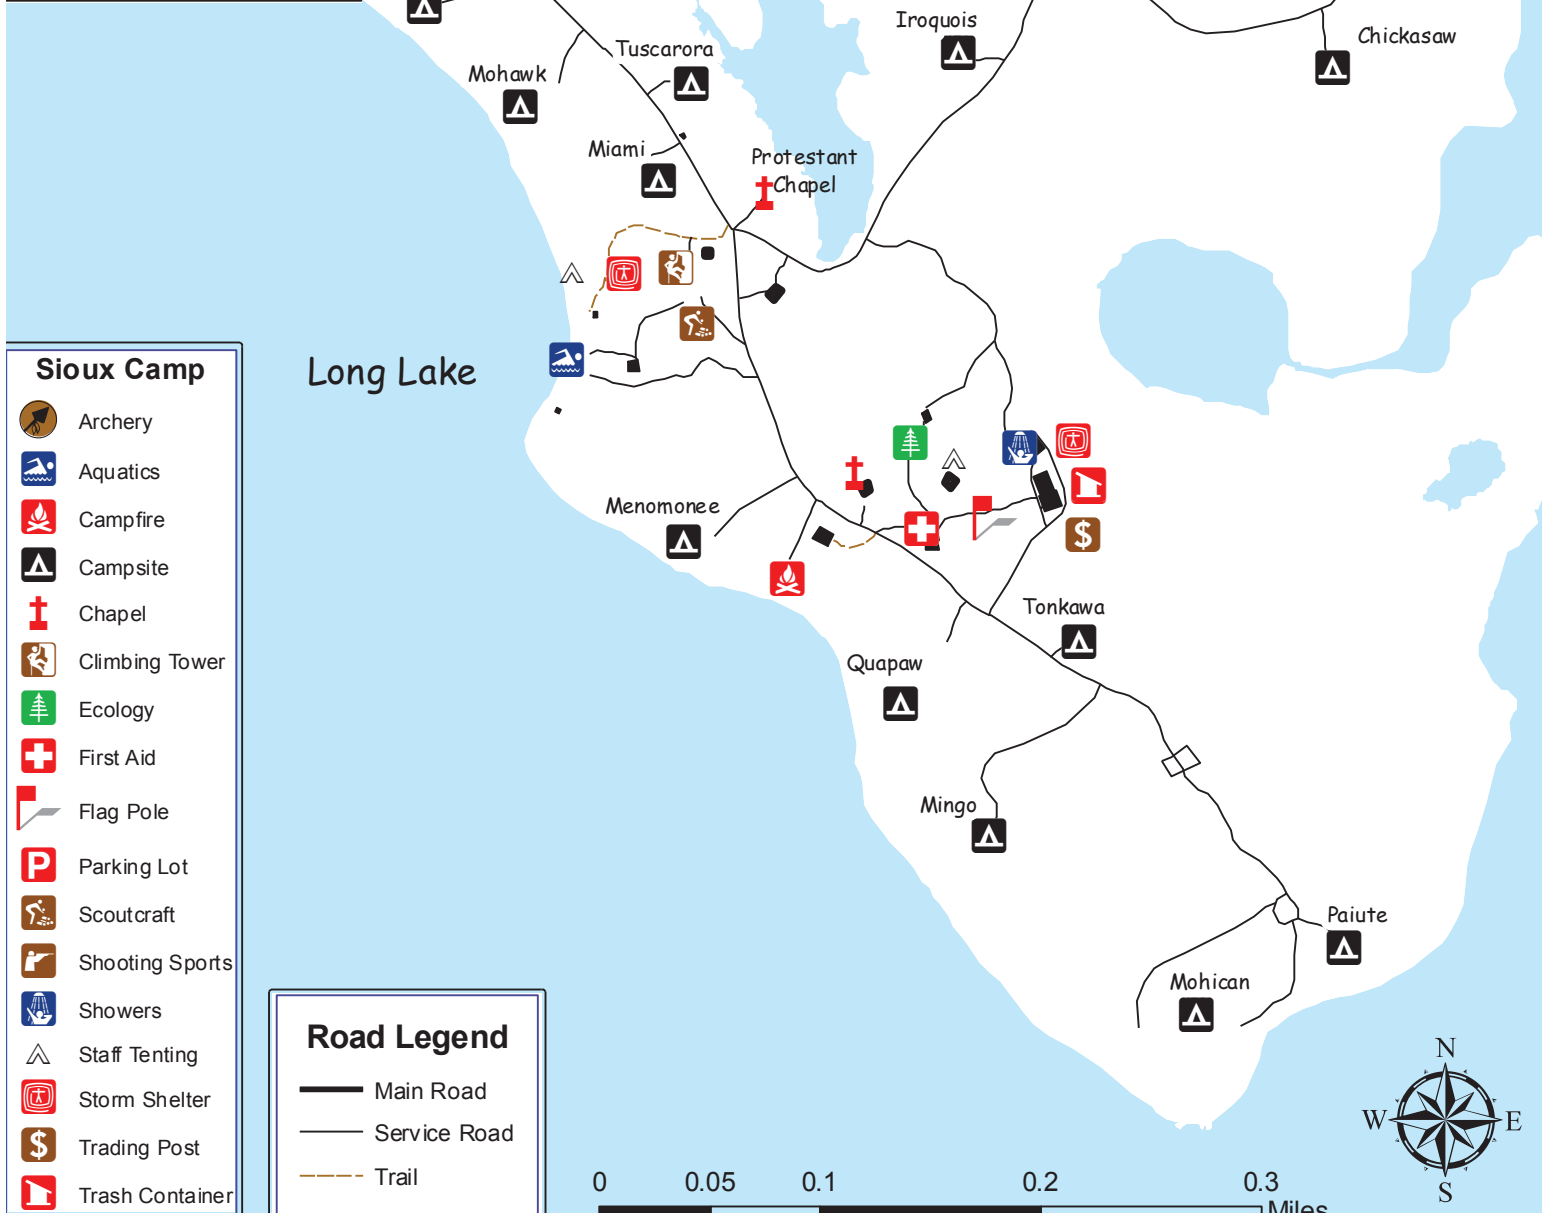

# Iomahawk Scout Reservation

N1910 Scout Road, Birchwood, WI 54817

Phone: (715)354-3841

www.camptomahawk.org

Northern Star Council  
30y Scouts of America

# Sioux Camp

To Chippewa Camp

To Welcome Center  
and Camp Entrance

To Horse Corral  
and Low Cope

- Sioux Camp**
- Archery
  - Aquatics
  - Campfire
  - Campsite
  - Chapel
  - Climbing Tower
  - Ecology
  - First Aid
  - Flag Pole
  - Parking Lot
  - Scoutcraft
  - Shooting Sports
  - Showers
  - Staff Tenting
  - Storm Shelter
  - Trading Post
  - Trash Container

- Road Legend**
- Main Road
  - Service Road
  - Trail