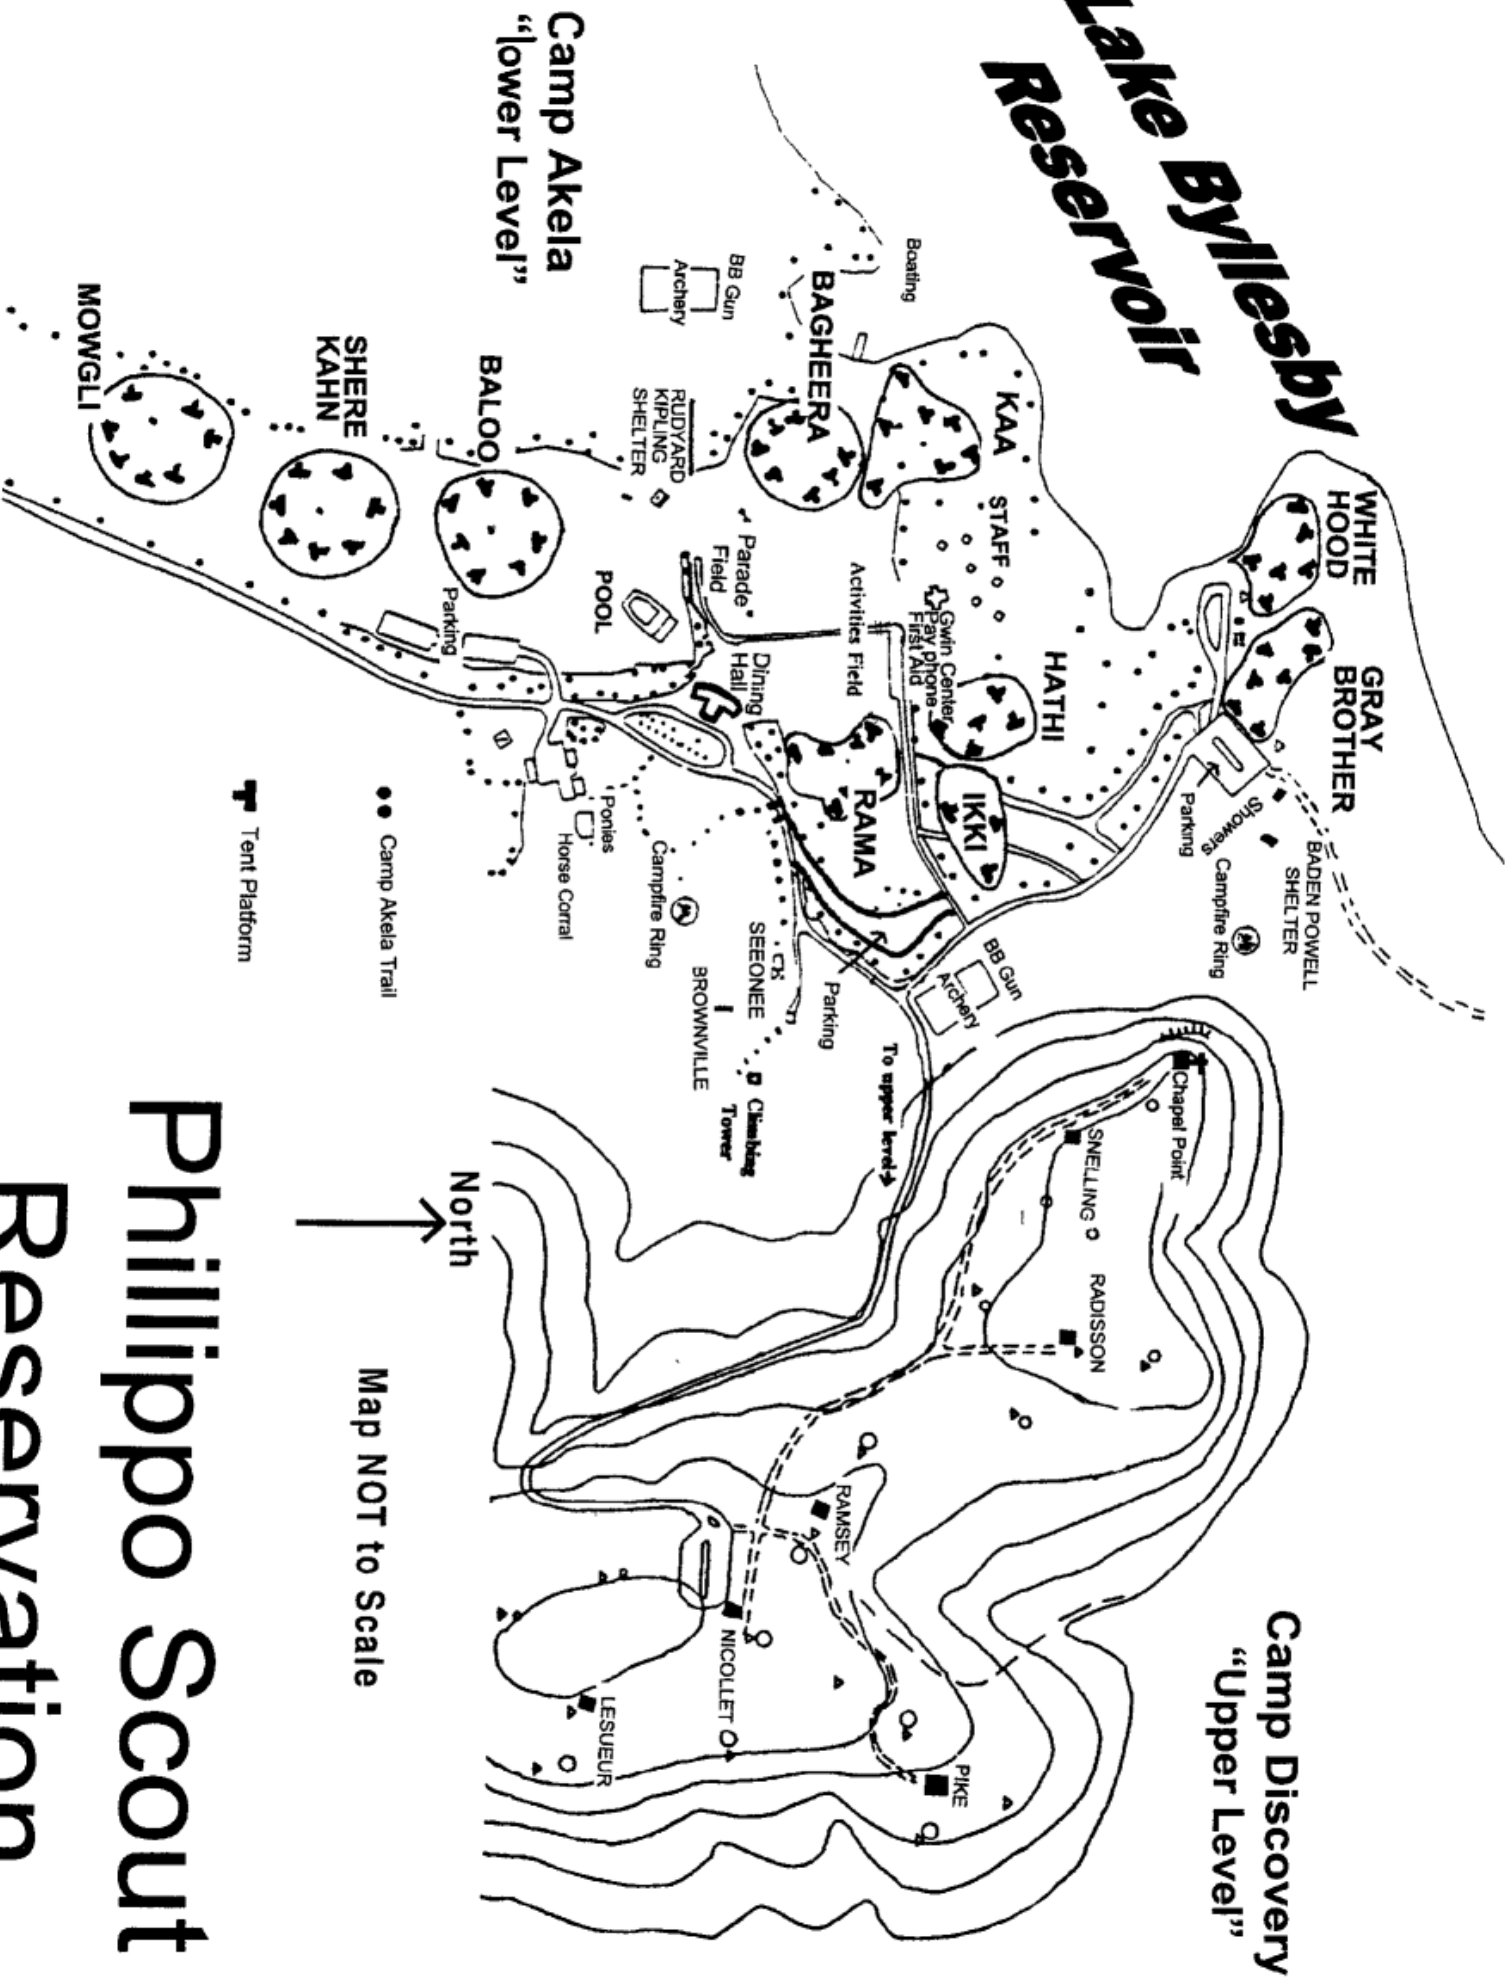

# Lake Bylesby Reservoir

### *Camp Discovery*

- Campsites
- Camp Staff
- Cabin
- W Water
- L Latrine
- ▲ Pine Trees
- ☁ & Wooded Area
- ≡≡≡ Cliff
- - - Trail
- ==== Road

Phillippo Scout Reservation  
 30654 32nd Avenue Way  
 P.O. Box 10  
 Cannon Falls, MN 55009