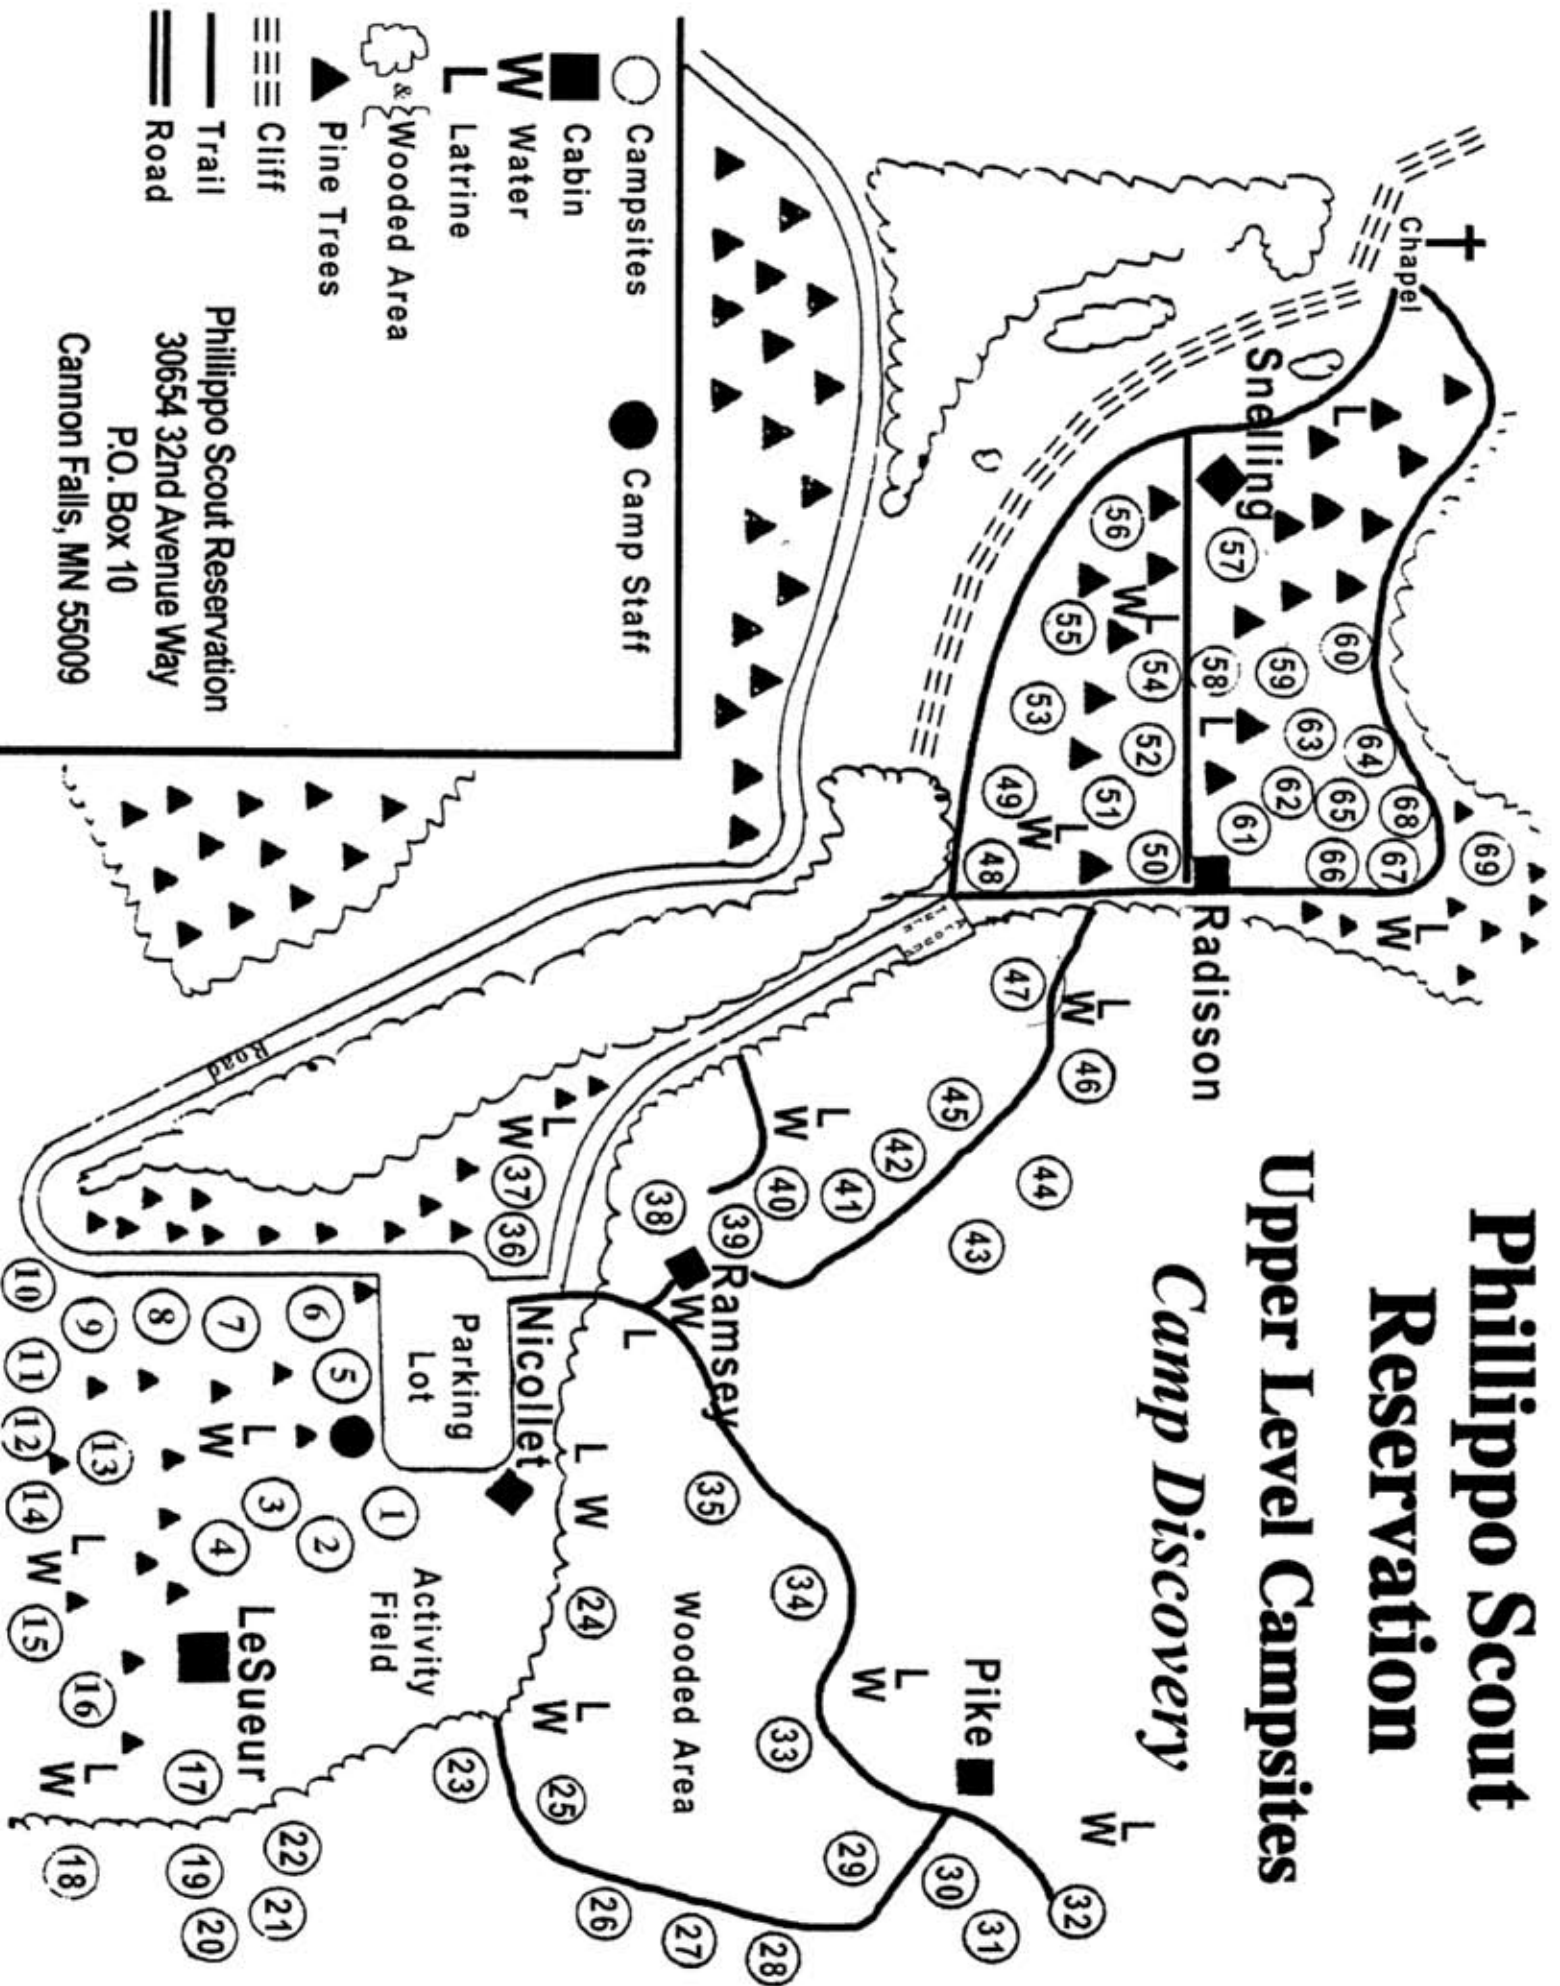

# Lake Bylesby Reservoir

### *Camp Discovery*

- Campsites
- Camp Staff
- Cabin
- W Water
- L Latrine
- ▲ Pine Trees
- ☁ & Wooded Area
- ≡≡≡ Cliff
- - - Trail
- ==== Road

Phillippo Scout Reservation  
 30654 32nd Avenue Way  
 P.O. Box 10  
 Cannon Falls, MN 55009